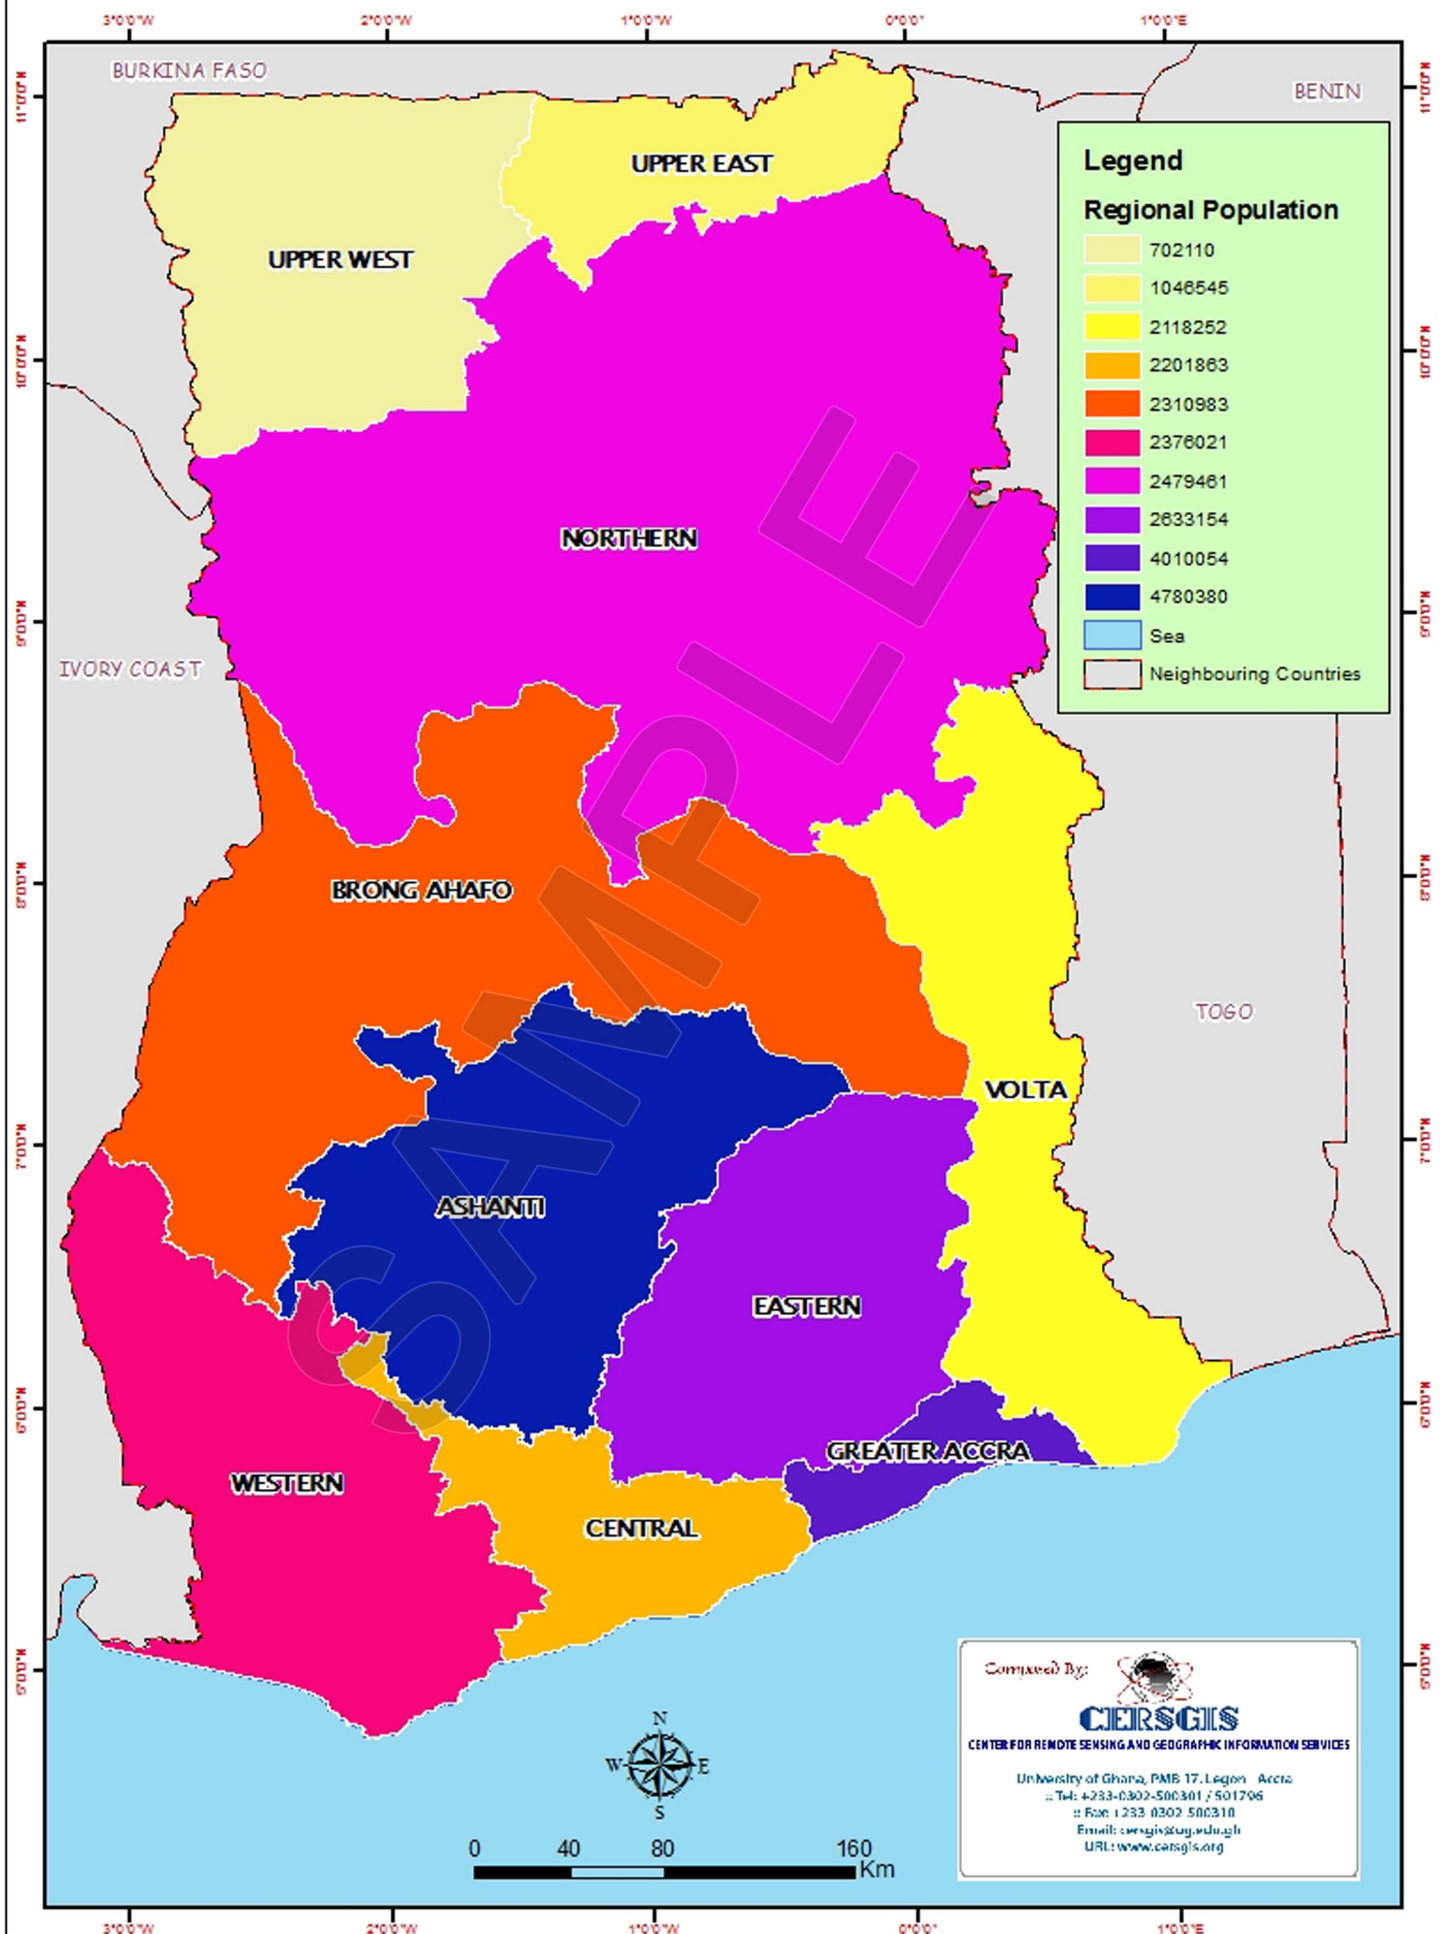

2010 REGIONAL POPULATION DISTRIBUTION MAP OF GHANA

Compiled By: 
CIERSGIS
 CENTER FOR REMOTE SENSING AND GEOGRAPHIC INFORMATION SERVICES
 University of Ghana, PMB 17, Legon, Accra
 Tel: +233-0302-500301 / 501706
 Fax: +233-0302-500310
 Email: cersgis@ug.edu.gh
 URL: www.cersgis.org